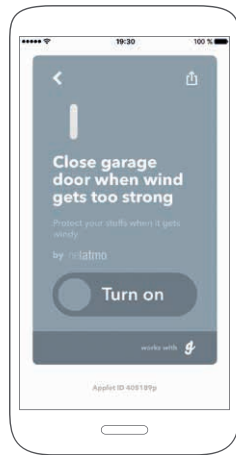

2

Create a Netatmo account

3

Pair the Personal Weather Station with your phone by following
the instructions on the App

Setup requirements

Internet connection
Public Hotspots
not supported

Indoor Module placed inside
Outdoor Module placed outside
Wireless connection between Modules:
long range 100 m

INDOOR MODULE

Keep away from sources of heat

OUTDOOR MODULE

Keep away from sources of ventilation
and shelt from direct weather conditions

Amazon Alexa compatible

ASK ALEXA ABOUT YOUR WEATHER MEASUREMENTS

Connect your Personal Weather Station to your Amazon Echo. No need to check your phone, just talk to Alexa.

IFTTT compatible

IFTTT

MAKE YOUR DAY-TO-DAY EASIER

Make your life easier by setting up IFTTT recipes automating actions between your smart devices and your favorite apps.

FAQ Netatmo Personal Weather Station