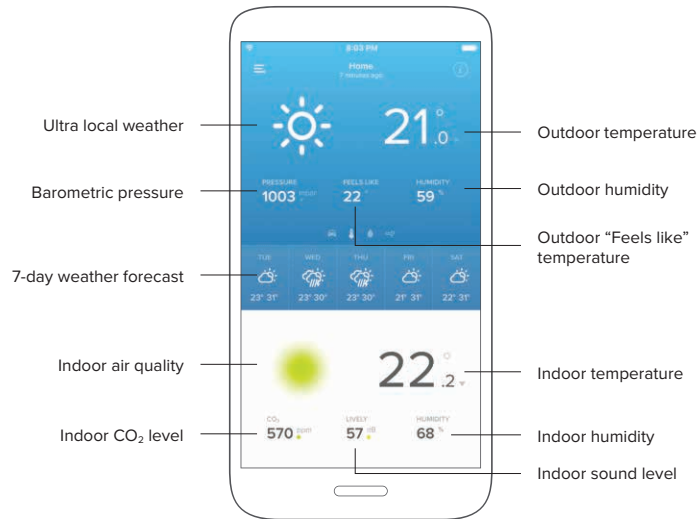

Streamlined design, instinctively ergonomic

Press the top of the Personal Weather Station's Indoor Module to view indoor CO₂ levels via its light indicator.

The Personal Weather Station's elegant design fits easily and discreetly into any home.

The Outdoor Module's solid one-piece aluminum body is completely weatherproof.