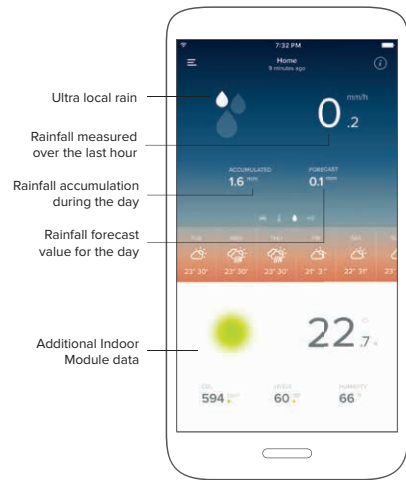

Measure your indoor comfort

LIVE HOME MONITORING

Receive live accurate measurements of your home indoor temperature, humidity, sound and CO₂ level. CO₂ reading is the most reliable confinement indicator: high level of CO₂ means that all the pollutants in the air are in high concentration. Be alerted when it's time to ventilate the room.

Press the top of the Indoor Module and check the light indicator to see direct indoor CO₂ reading.

Be in control

FREE APP

Compatible with iOS, Android and Windows Phone. You can access from multiple devices: smartphone, tablet or pc/mac.

HOME AUTOMATION

Create customised scenarios and make your day-to-day easier by connecting your Personal Weather Station to your favorite Smart Home platform.

Analyse past readings, observe the present and forecast the future

WEATHER RECORDS

Become a climate expert by reviewing your data and historical graphs. Understand what happened when you were not watching. Download your data from the webapp for further analysis.

Have more on one App