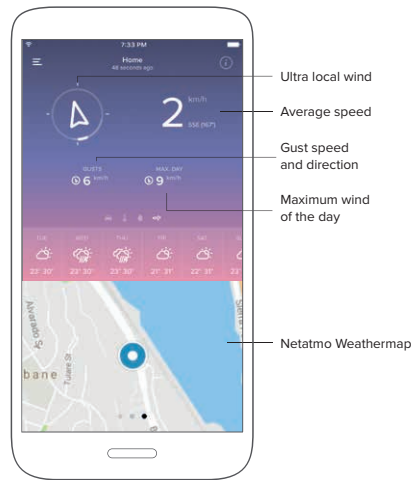

Press the top of the Indoor Module and check the light indicator to see direct indoor CO₂ reading.

Be in control

FREE APP

Compatible with iOS, Android and Windows Phone. You can access from multiple devices: smartphone, tablet or pc/mac.

HOME AUTOMATION

Create customised scenarios and make your day-to-day easier by connecting your Personal Weather Station to your favorite Smart Home platform.

Analyse past readings, observe the present and forecast the future

WEATHER RECORDS

Become a climate expert by reviewing your data and historical graphs. Understand what happened when you were not watching. Download your data from the webapp for further analysis.

Have more on one App

Netatmo Weathermap

JOIN THE NETATMO COMMUNITY

Join the world's largest community of personal weather stations. The Netatmo Weathermap provides outdoor temperature, rain and wind data. Get data from over 170 countries.